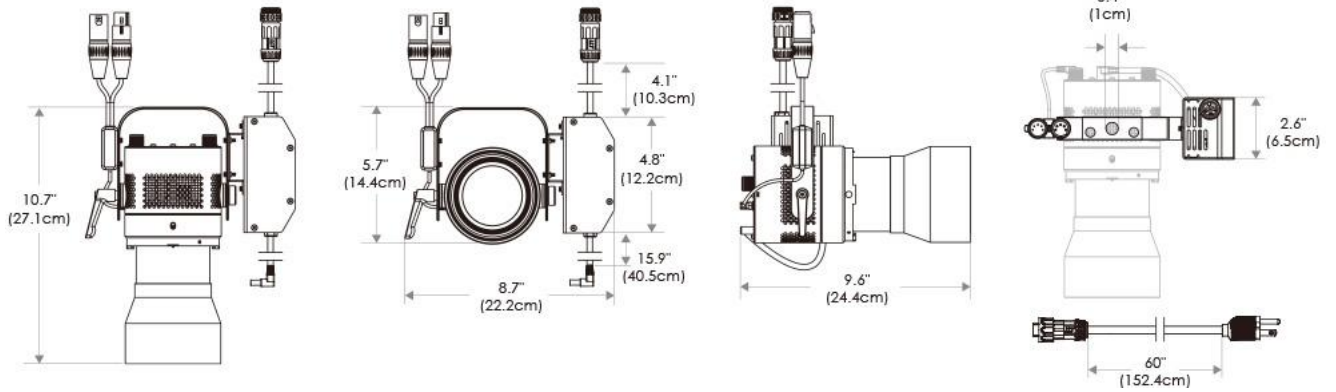

P3S Spot Light (Clamp)

90W LED/ 20°

- Cine-Grade Light Quality
- Point-Source LED
- DMX Controllable
- 90W Power Draw
- Compact (< 8" of Vertical Space)

ORDERING GUIDE

FLXP3S - - - CLP - PSV -

Mode

CLR All Modes
EZ All EZ Modes
RGB RGB Mode Only
CCT Tunable CCT Mode Only
3200 Fixed 3200K
5600 Fixed 5600K

Finish

WH White
BK Black

Mount

CLP Clamp Mount

Power Supply & Control

PSV Power Supply

Plug/Connection

US US 120V
EU EU 220V

SPECIFICATIONS

| | |
|------------------------------------|---|
| Beam Angle | 20° |
| CRI / TLCI | 95/90 typical (in CCT Mode of 2800K-6500K) |
| Dimming | 100% - 0% flicker free |
| Power Draw | 90W max |
| AC Input | 100 - 240V AC, 50 - 60Hz |
| Remote Control | DMX 512 |
| Cooling | Fan Cooled |
| Acoustic Noise | 23 dBA |
| Operating Temp. | 32 - 104°F (0 - 40°C) |
| Weight (Fixture + Power Supply) | 3.6lb / 1.7kg |

MECHANICAL FIGURES

PHOTOMETRIC DATA

| Distance | | 3' (~0.9 m) | 10' (~3.0 m) | 15' (~4.6 m) |
|---------------|-----|-------------------|-------------------|-------------------|
| @3200K | fc | 1267 | 106 | 53 |
| | lux | 13638 | 1141 | 571 |
| @5600K | fc | 1309 | 110 | 55 |
| | lux | 14090 | 1185 | 593 |
| Beam Diameter | | Ø 1.0' (~0.3m) | Ø 3.5' (~1.1m) | Ø 5.3' (~1.6m) |