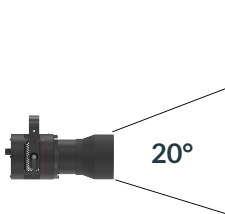

PHOTOMETRIC DATA

Distance		3' (~0.9 m)	10' (~3.0 m)	15' (~4.6 m)
@3200K	fc	1267	106	53
	lux	13638	1141	571
@5600K	fc	1309	110	55
	lux	14090	1185	593
Beam Diameter		Ø 1.0' (~0.3m)	Ø 3.5' (~1.1m)	Ø 5.3' (~1.6m)