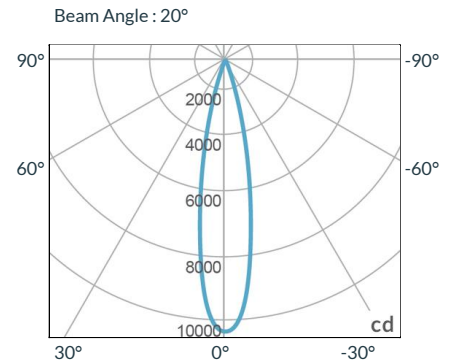

SPECIFICATIONS

| | |
|------------------------------------|---|
| Beam Angle | 20° |
| CRI / TLCI | 95/90 typical (in CCT Mode of 2800K-6500K) |
| Dimming | 100% - 0% flicker free |
| Power Draw | 90W max |
| AC Input | 100 - 240V AC, 50 - 60Hz |
| Remote Control | DMX 512 |
| Cooling | Fan Cooled |
| Acoustic Noise | 23 dBA |
| Operating Temp. | 32 - 104°F (0 - 40°C) |
| Weight (Fixture + Power Supply) | 3.6lb / 1.7kg |

MECHANICAL FIGURES

PHOTOMETRIC DATA

| Distance | | 3' (~0.9 m) | 10' (~3.0 m) | 15' (~4.6 m) |
|---------------|-----|-------------------|-------------------|-------------------|
| @3200K | fc | 1267 | 106 | 53 |
| | lux | 13638 | 1141 | 571 |
| @5600K | fc | 1309 | 110 | 55 |
| | lux | 14090 | 1185 | 593 |
| Beam Diameter | | Ø 1.0' (~0.3m) | Ø 3.5' (~1.1m) | Ø 5.3' (~1.6m) |